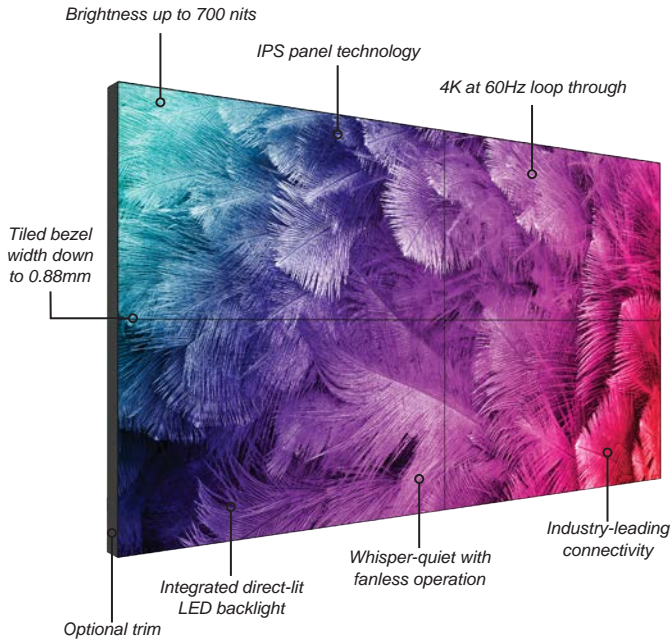

Optimized for Tiled Installations

- Available in 55"
- Tiled bezel widths of 0.88mm, 2.6mm or 3.5mm
- Built-in video wall scaling to supports up to 10x10 display configurations
- VESA mounting compatibility
- Multiple daisy-chain signal support (DisplayPort, HDMI, DVI, and VGA)

Video Wall Versatility

- Mountable in landscape or portrait orientation
- Multiple brightness options of 700-nit (MX models) and 500-nit (LX models) to optimize viewing in different ambient light environments
- OPS (Open Pluggable Specification) slot enables seamless integration of compatible digital signage hardware

PLANAR VM SERIES SPECIFICATIONS

Model	VM55MX-M2	VM55LX-M2	VM55MX-X2	VM55LX-X2	VM55LX-U2
Screen Diagonal	55"				
Native Resolution	1920 x 1080				
Bezel Width	0.44mm even		1.7mm (left/top), 0.9mm (right/bottom)		2.25mm (left/top), 1.25mm (right/bottom)
Tiled Bezel Width	0.88mm		2.6mm		3.5mm
Dimensions <i>w/o handles (W x H x D)</i>	1210.5mm x 681.2mm x 97.1mm (47.7" x 26.8" x 3.8")		1212.2mm x 683.3mm x 96.5mm (47.8" x 26.9" x 3.8")		1213.4mm x 684.2mm x 98.0mm (47.8" x 26.9" x 3.9")
Display Technology	IPS				
Backlight	D-LED with Local Dimming				
Contrast Ratio <i>Dynamic</i>	140,000:1	100,000:1	140,000:1	100,100:1	
Full Viewing Angle	178°				
ENERGY STAR® Certified	Yes	-	Yes		
Brightness (<i>cd/m² or nits</i>)	700	500	700	500	500
Inputs	DisplayPort 1.2 in x 1, DisplayPort out, HDMI 2.0 in x 2 (HDCP 2.2), HDMI out, OPS x 1, OPS USB 2.0 x 2, OPS USB 3.0 x 1				
OPS Slot	Yes				
Control	IR, RS232, LAN, Keypad				
Image Scaling	4K at 60Hz upscaling and downscaling				
Speakers	10W x 2 built-in				
Mounting	VESA 400 x 400, Back				
Orientation	Landscape or Portrait				
Regulations	FCC Class A, cTUVus, CE				